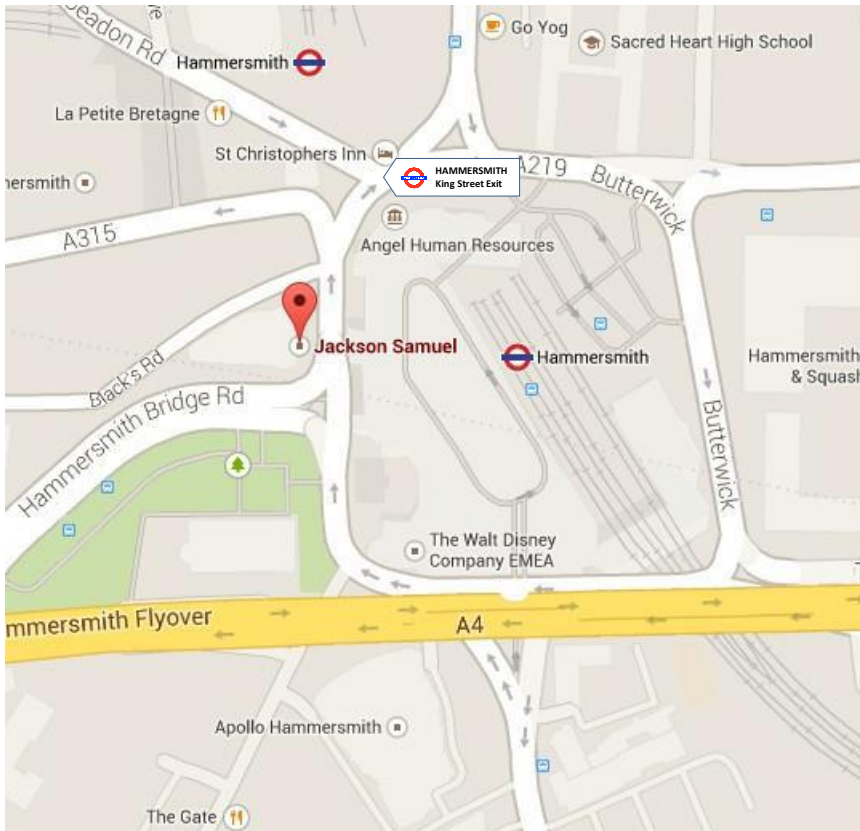

Jackson Samuel

2 Queen Caroline Street, Hammersmith, London W6 9DX

Tel: +44 (0) 20 3178 6022

BY UNDERGROUND

- ▶ Take the exit for King Street from Hammersmith Broadway.
- ▶ Cross road at the crossing then turn left.
- ▶ Cross Blacks Road and continue to walk along Queen Caroline Street past Lala restaurant.
- ▶ The entrance to the building is just beyond Lala restaurant at the junction of Queen Caroline Street and Hammersmith Bridge Road.

PARKING

- ▶ Take the exit onto King Street and look for the Kings Mall on your right.
- ▶ Take the first available turn on your right onto Cambridge Grove and then the next right onto Glenthorne Road. You will see on your right the entrance to the Kings Mall car park. There are 10 floors and usually plenty of spaces.